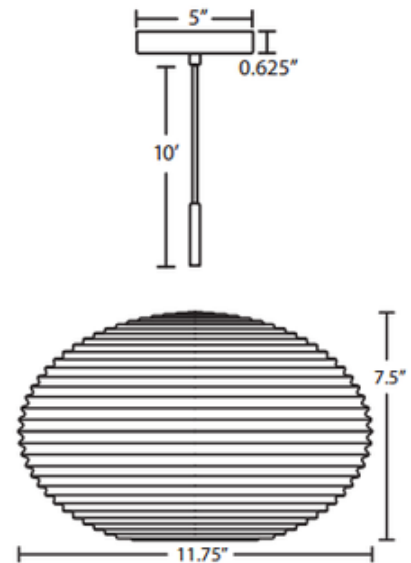

COMPANY

PROJECT

FIXTURE TYPE

APPROVED BY

DATE