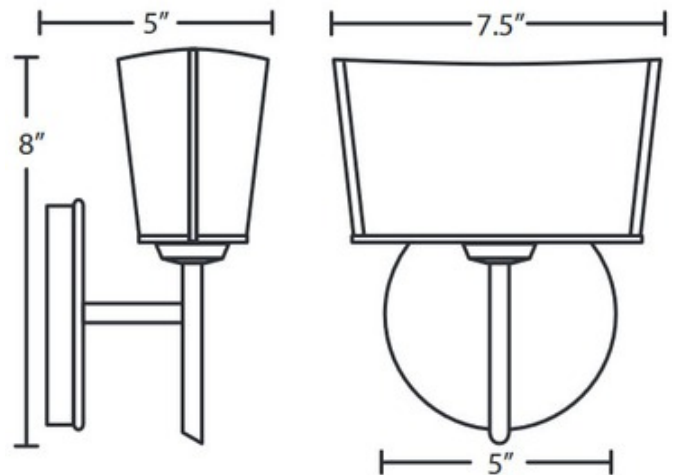

**BRAND**

Besa Lighting

**DESCRIPTION**

Groove Wall Light features multiple segments of two-way mirrored glass in Mirror Frost with a frosted band that displays when lit. When off, the glass is completely reflective and appears as a mirror. Finish in Bronze or Satin Nickel. May be mounted up or down. One 40 watt max 120 volt JCD G9 halogen bulb is required, but not included. 7.5 inch width x 8 inch height x 5 inch depth. UL listed. Suitable for interior damp locations.

*Shown in: Satin Nickel / Mirror/Frost*

<b>SHADE COLOR</b>	Mirror/Frost
<b>BODY FINISH</b>	Satin Nickel
<b>WATTAGE</b>	40W
<b>DIMMER</b>	Standard 120V
<b>DIMENSIONS</b>	7.5"W x 8"H x 5"D
<b>BULB INCLUDED</b>	
<b>LAMP</b>	1 x JCD/G9/40W/120V Halogen