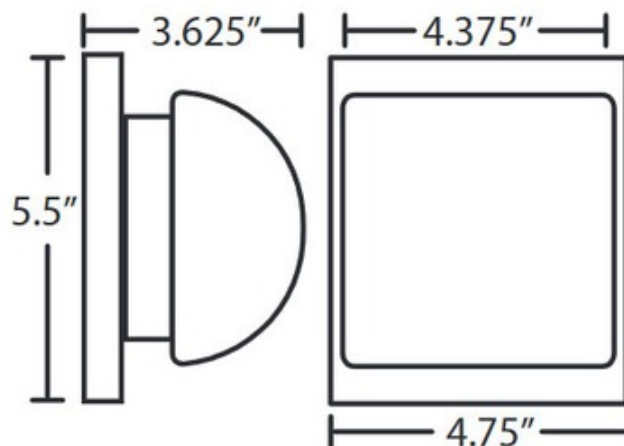

BRAND

Besa Lighting

DESCRIPTION

The Aero Wall Light features assorted glass options with a Bronze or Satin Nickel finish. 50 watt, 120 volt JCD G9 base bulbs are required but not included. 4.75 inch width x 5.5 inch height x 3.625 inch depth. ADA compliant. UL listed. Suitable for interior damp locations.

Shown in: Satin Nickel / Carrera

SHADE COLOR	Carrera
BODY FINISH	Satin Nickel
WATTAGE	50W
DIMMER	Standard 120V
DIMENSIONS	4.75"W x 5.5"H x 3.6"D
BULB INCLUDED	
LAMP	1 x JCD/G9/50W/120V Halogen

SPEC # BES180403