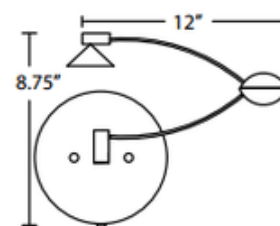

BRAND

Besa Lighting

DESCRIPTION

The Tay Tay Swing Arm Sconce features a softly radiused compact handcrafted glass shade available in Blue Cloud, Ceylon, Habanero, Honey, Opal Matte, Amber Matte, or Garnet. Finish in Bronze or Satin Nickel. Includes one 50 watt 12 volt JC GY6.35 halogen bulb. Adjustable arm assembly allows for 155 degree rotation and pivots 90 degrees at clamshell shaped center connection. Includes a 12 volt electronic transformer, with an integrated full range rotary dimmer, 18 inch wire cover, and 72 inch cord with plug. Dimensions: 8.75 inch height x 5.5 inch width x 18.5 inch maximum arm extension.

SHADE COLOR	Amber Matte
BODY FINISH	Satin Nickel
WATTAGE	50W
DIMMER	Included
DIMENSIONS	5.5"W x 8.75"H x 18.5"D
BULB INCLUDED	
LAMP	1 x JC/GY6.35 (bipin)/50W/12V Halogen

SPEC #

BES180487

COMPANY

PROJECT

FIXTURE TYPE