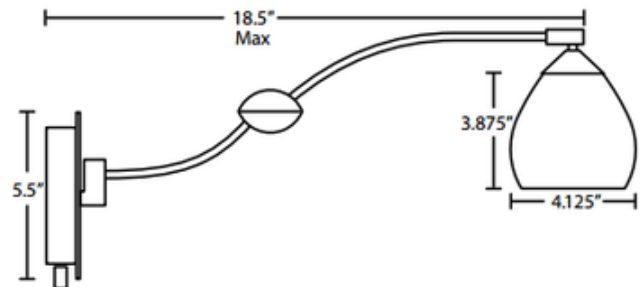

BRAND

Besa Lighting

DESCRIPTION

The Tay Tay Swing Arm Sconce features a softly radiused compact handcrafted glass shade available in Blue Cloud, Ceylon, Habanero, Honey, Opal Matte, Amber Matte, or Garnet. Finish in Bronze or Satin Nickel. Includes one 50 watt 12 volt JC GY6.35 halogen bulb. Adjustable arm assembly allows for 155 degree rotation and pivots 90 degrees at clamshell shaped center connection. Includes a 12 volt electronic transformer, with an integrated full range rotary dimmer, 18 inch wire cover, and 72 inch cord with plug. Dimensions: 8.75 inch height x 5.5 inch width x 18.5 inch maximum arm extension.

SHADE COLOR	Amber Matte
BODY FINISH	Satin Nickel
WATTAGE	50W
DIMMER	Included
DIMENSIONS	5.5"W x 8.75"H x 18.5"D
BULB INCLUDED	
LAMP	1 x JC/GY6.35 (bipin)/50W/12V Halogen

SPEC #

BES180487

COMPANY

PROJECT

FIXTURE TYPE