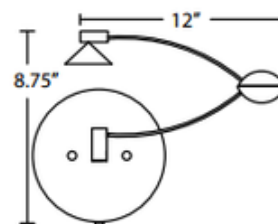

BRAND

Besa Lighting

DESCRIPTION

The Tay Tay Swing Arm Sconce features a softly radiused compact handcrafted glass shade available in Blue Cloud, Ceylon, Habanero, Honey, Opal Matte, Amber Matte, or Garnet. Finish in Bronze or Satin Nickel. Includes one 50 watt 12 volt JC GY6.35 halogen bulb. Adjustable arm assembly allows for 155 degree rotation and pivots 90 degrees at clamshell shaped center connection. Includes a 12 volt electronic transformer and integrated full range rotary dimmer. Dimensions: 8.75 inch height x 5.5 inch width x 18.5 inch maximum arm extension.

SHADE COLOR	Honey
BODY FINISH	Satin Nickel
WATTAGE	50W
DIMMER	Included
DIMENSIONS	5.5"W x 8.75"H x 18.5"D
BULB INCLUDED	
LAMP	1 x JC/GY6.35 (bipin)/50W/12V Halogen

SPEC # BES180536

COMPANY	PROJECT	FIXTURE TYPE	APPROVED BY	DATE