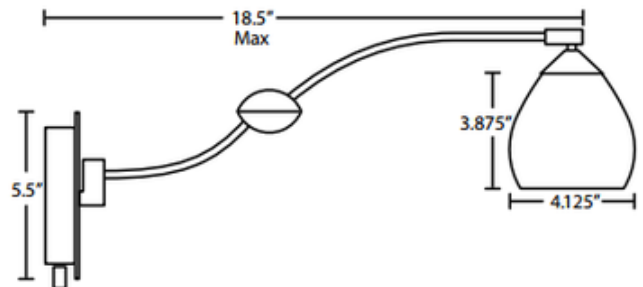

BRAND

Besa Lighting

DESCRIPTION

The Tay Tay Swing Arm Sconce features a softly radiused compact handcrafted glass shade available in Blue Cloud, Ceylon, Habanero, Honey, Opal Matte, Amber Matte, or Garnet. Finish in Bronze or Satin Nickel. Includes one 50 watt 12 volt JC GY6.35 halogen bulb. Adjustable arm assembly allows for 155 degree rotation and pivots 90 degrees at clamshell shaped center connection. Includes a 12 volt electronic transformer and integrated full range rotary dimmer. Dimensions: 8.75 inch height x 5.5 inch width x 18.5 inch maximum arm extension.

SHADE COLOR	Honey
BODY FINISH	Satin Nickel
WATTAGE	50W
DIMMER	Included
DIMENSIONS	5.5"W x 8.75"H x 18.5"D
BULB INCLUDED	
LAMP	1 x JC/GY6.35 (bipin)/50W/12V Halogen

SPEC # BES180536

COMPANY	PROJECT	FIXTURE TYPE	APPROVED BY	DATE