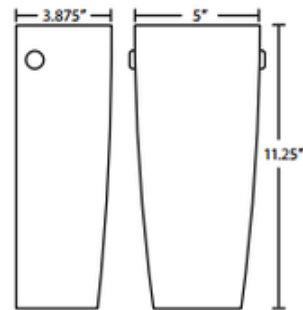

BRAND

Besa Lighting

DESCRIPTION

Tomas Wall Light features open end handcrafted glass diffuser available in Cobalt Blue, Opal Matte, Ruby Matte, Vanilla Matte, or Amber Matte with Bronze finish. Rectangular backplate in powder coated white finish. Top of glass is approximately 3.6 inches above outlet box centerline. Requires one 75 watt 120 volt A19 medium base bulb, not included. ADA compliant. UL listed. Suitable for indoor damp locations. 11.25 inch height x 5 inch width x 3.9 inch depth.

| | |
|--------------------------|---|
| SHADE COLOR | Ruby Matte |
| BODY FINISH | Satin Nickel |
| WATTAGE | 75W |
| DIMMER | Standard 120V |
| DIMENSIONS | 5"W x 11.25"H x 3.9"D |
| BULB NOT INCLUDED | |
| LAMP | 1 x A19/Medium (E26)/75W/120V Incandescent 1 x A19/Medium (E26)/120V LED |