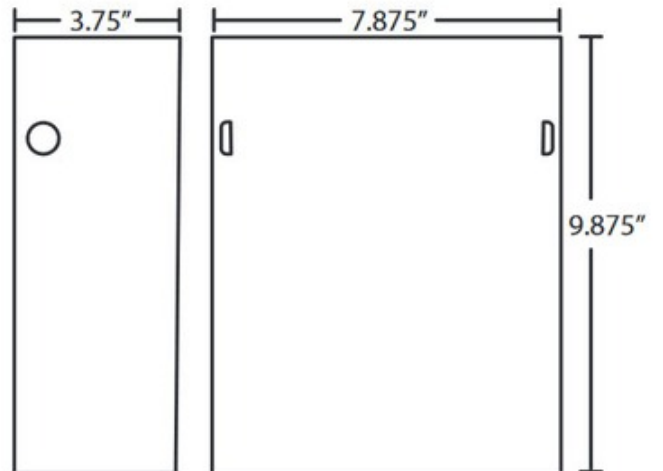

BRAND

Besa Lighting

DESCRIPTION

The Tamburo Foil Wall Light features a Silver Foil or Stone Copper Foil diffuser with a Bronze finish. 75 watt, 120 volt A19 Medium base bulbs are required but not included. 7.875 inch width x 9.875 inch height x 3.75 inch depth. ADA compliant. UL listed. Suitable for interior damp locations.

SHADE COLOR	Black Damask
BODY FINISH	Satin Nickel
WATTAGE	75W
DIMMER	Standard 120V
DIMENSIONS	7.9"W x 9.9"H x 3.75"D
BULB NOT INCLUDED	
LAMP	1 x A19/Medium (E26)/75W/120V Incandescent 1 x A19/Medium (E26)/120V LED