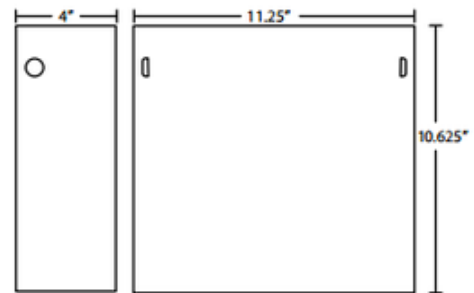

**BRAND**

Besa Lighting

**DESCRIPTION**

Tamburo 11 Wall Sconce features an open end half cylinder glass design with diffuser available in Stone Copper Foil, Stone Gold Foil or Stone Silver Foil. Decorative metal accents in Satin Nickel or Bronze finish. Rectangular backplate in white powder coat finish. Top of glass is approximately 3.6 inches above outlet box centerline. Requires one 75 watt 120 volt A19 medium base incandescent lamp, not included. ADA compliant. UL listed. Suitable for indoor damp locations. Dimensions: 11.25 inch wide x 10.6 inch height x 4 inch depth.

<b>SHADE COLOR</b>	Stone Silver Foil
<b>BODY FINISH</b>	Satin Nickel
<b>WATTAGE</b>	75W
<b>DIMMER</b>	Standard 120V
<b>DIMENSIONS</b>	11.25"W x 10.6"H x 4"D
<b>BULB NOT INCLUDED</b>	
<b>LAMP</b>	1 x A19/Medium (E26)/75W/120V Incandescent 1 x A19/Medium (E26)/120V LED