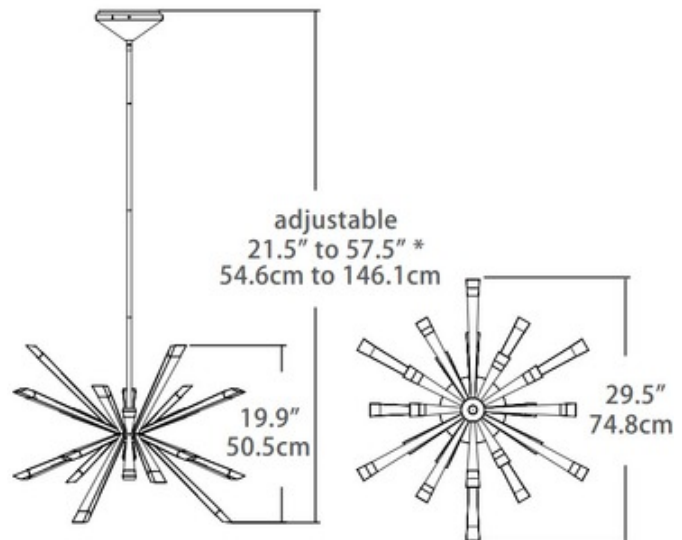

# Starburst Pendant

**Designer:** Stephen Blackman

**Description:**

Starburst Pendant features fabricated steel construction with stainless steel arms in Satin Nickel, White, Polished Chrome, or Brushed Brass with laser-cut frosted shades. Includes 24 replaceable LED modules totaling 29.1 watts. Instant on-off, dimmable with TRIAC dimmers. Includes three 12 inch and one 6 inch downrod. Fixture includes a 12 foot wire to accept up to 4 additional stem sections for a maximum stem length of 138 inches. 29.5 inch diameter x 19.9 inch height x 57.5 inch maximum standard length. ETL listed.

Shown in: Polished Chrome / Frosted

**List Price:** \$3318.75  
**Our Price:** \$2655.00

**Shade Color:** Frosted  
**Body Finish:** Polished Chrome  
**Lamp:** 1 x LED/29.1W/120V LED  
**Wattage:** 29.1W  
**Dimmer:** Dimmable  
**Dimensions:** 57.5"L x 19.9"H x 29.5"W

**Technical Information**

**Luminous Flux:** 1990 lumens  
**Lumens/Watt:** 68.38  
**Lamp Color:** 3000 K  
**Color Rendering:** 80 CRI

Product Number: <b>BLK 182066</b>			
Company:		Fixture Type:	Date: Feb 22, 2018
Project:		Approved By:	