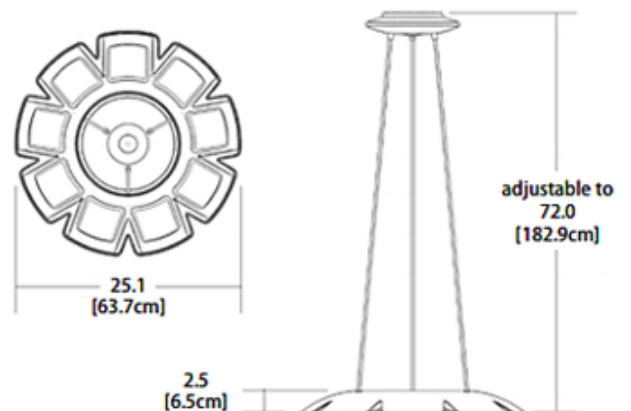

**DESIGNER** Stephen Blackman  
**BRAND** Blackjack Lighting

**DESCRIPTION**

The Corsaire Pendant is made of formed acrylic with 9 edge-lit LED replaceable module panels for bright, even illumination. Available in Gloss White with a Matte Grey or Luminous Orange lower panel. Gloss Black and Gloss Red available by special order. Includes 28 watts LED 3000K, 80CRI, 1615 lumens. Instant on-off, dimmable with TRIAC dimmer (120V-50/60Hz AC). Recommended dimmers include Lutron Ariadni AY-153P, Lutron DIVA DVCL-153P, Lutron Maestro MACL-153M, Lutron Skylark CTCL-153P, or Leviton Illumatech IP106-1L or IP110-1L. ETL listed. 25.1 inch diameter x 2.5 inch height x 72 inch maximum overall height. Available in custom colors. Please contact customer service to order.

<b>SHADE COLOR</b>	Grey
<b>BODY FINISH</b>	N/A
<b>WATTAGE</b>	28W
<b>DIMMER</b>	Dimmable
<b>DIMENSIONS</b>	72"L x 25.1"W x 2.5"H
<b>INTEGRATED LED MODULE</b>	
<b>LAMP</b>	1 x LED/28W/120V LED

*Technical Information*

<b>LUMINOUS FLUX</b>	1615 lumens
<b>LUMENS/WATT</b>	57.68
<b>LAMP COLOR</b>	3000K
<b>COLOR RENDERING</b>	80 CRI

**SPEC #** BLK182069

COMPANY	PROJECT	FIXTURE TYPE	APPROVED BY	DATE