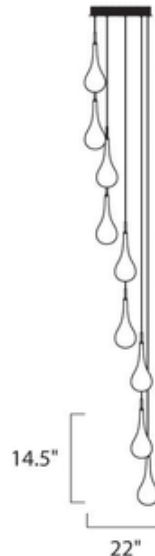

# Larmes LED Round Suspension

**Description:**

Larmes LED Round Suspension features a Polished Chrome finish with Clear glass. Nine 1.5 watt, 12 volt, dimmable 3000K G4 LED bulbs are included, 864 lumens. 22.75 inch width x 16.5 inch height x 140.5 inch overall length.

Shown in: Polished Chrome / Clear

**List Price:** \$872.50  
**Our Price:** \$698.00

**Shade Color:** Clear  
**Body Finish:** Polished Chrome  
**Lamp:** 9 x JC/G4 (bipin)/1.5W/12V LED  
**Wattage:** 13.5W  
**Dimmer:** Low Voltage Electronic  
**Dimensions:** 140.5"L x 16.5"H x 22.75"W

**Technical Information**

**Luminous Flux:** 864 lumens  
**Lumens/Watt:** 576.00  
**Lamp Color:** 3000 K

Product Number: <b>ET2182091</b>			
Company:		Fixture Type:	Date: Feb 21, 2018
Project:		Approved By:	