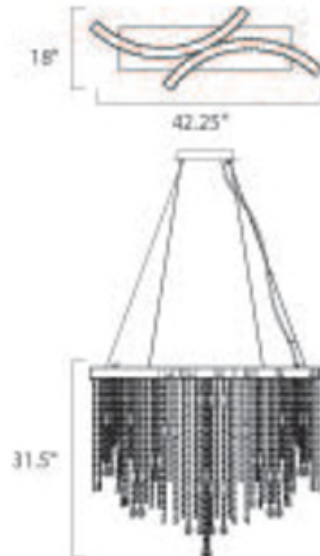

# Crystal Sensation Suspension

**Description:**

Crystal Sensation Suspension is available in a Polished Chrome finish with Crystal. Available as a Ten or Fourteen Light Fixture. Ten Light: 2.8 watt, 120 volt, 3000K, 1960 Lumen LED lamps. 28.5 inch width x 28 inch height x 150 inch adjustable length. Fourteen Light: 2.8 watt, 120 volt, 3000K, 2744 Lumen LED lamps. 42.25 inch width x 37 inch height x 150 inch adjustable overall height. Lamps are included. UL Listed.

Shown in: Polished Chrome / Crystal

**List Price:** \$3247.50  
**Our Price:** \$2598.00

**Shade Color:** Crystal  
**Body Finish:** Polished Chrome  
**Lamp:** 14 x LED/2.8W/120V LED  
**Wattage:** 39.2W  
**Dimmer:** Incandescent  
**Dimensions:** 150"L x 37"H x 42.25"W