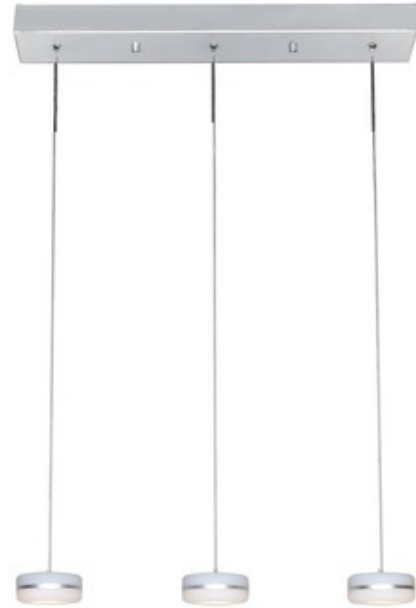

**BRAND**

Et2

**DESCRIPTION**

Mint Linear Suspension is available in a Polished Chrome with Matte White glass. 4 watt, 120 volt LEDs are included. 19.75 inch width x 4.75 inch height x 125 inch overall adjustable length.

<b>SHADE COLOR</b>	Matte White
<b>BODY FINISH</b>	Polished Chrome
<b>WATTAGE</b>	12W
<b>DIMMER</b>	Standard 120V
<b>DIMENSIONS</b>	125"L x 19.75"W x 4.75"H
<b>BULB INCLUDED</b>	
<b>LAMP</b>	3 x LED/4W/120V LED