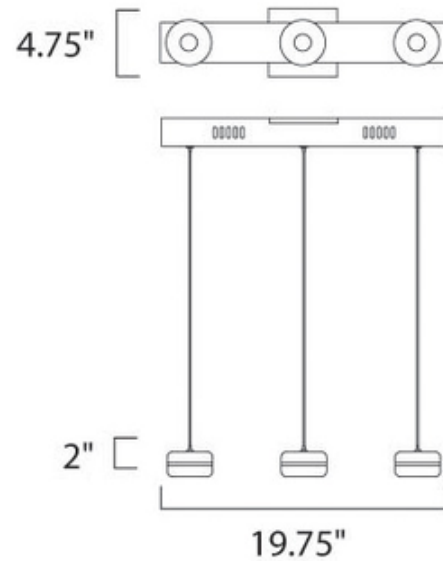

BRAND

Et2

DESCRIPTION

Mint Linear Suspension is available in a Polished Chrome with Matte White glass. 4 watt, 120 volt LEDs are included. 19.75 inch width x 4.75 inch height x 125 inch overall adjustable length.

SHADE COLOR	Matte White
BODY FINISH	Polished Chrome
WATTAGE	12W
DIMMER	Standard 120V
DIMENSIONS	125"L x 19.75"W x 4.75"H
BULB INCLUDED	
LAMP	3 x LED/4W/120V LED

SPEC # ET2182129

COMPANY	PROJECT	FIXTURE TYPE	APPROVED BY	DATE