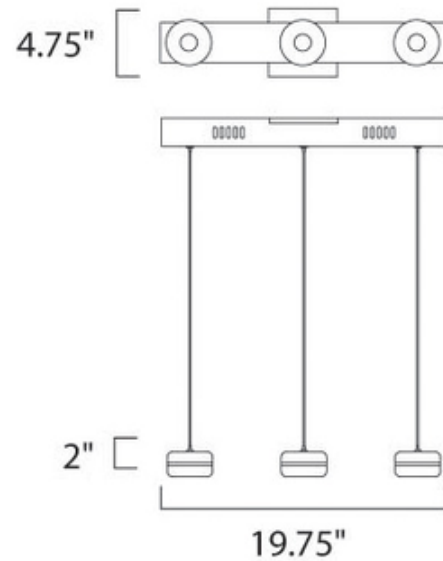

**BRAND**

Et2

**DESCRIPTION**

Mint Linear Suspension is available in a Polished Chrome with Matte White glass. 4 watt, 120 volt LEDs are included. 19.75 inch width x 4.75 inch height x 125 inch overall adjustable length.

<b>SHADE COLOR</b>	Matte White
<b>BODY FINISH</b>	Polished Chrome
<b>WATTAGE</b>	12W
<b>DIMMER</b>	Standard 120V
<b>DIMENSIONS</b>	125"L x 19.75"W x 4.75"H
<b>BULB INCLUDED</b>	
<b>LAMP</b>	3 x LED/4W/120V LED