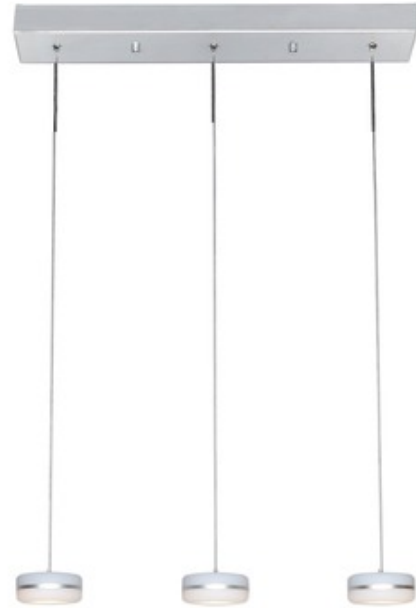

BRAND

Et2

DESCRIPTION

Mint Linear Suspension is available in a Polished Chrome with Matte White glass. 4 watt, 120 volt LEDs are included. 19.75 inch width x 4.75 inch height x 125 inch overall adjustable length.

SHADE COLOR	Matte White
BODY FINISH	Polished Chrome
WATTAGE	12W
DIMMER	Standard 120V
DIMENSIONS	125"L x 19.75"W x 4.75"H
BULB INCLUDED	
LAMP	3 x LED/4W/120V LED

SPEC # ET2182129

COMPANY	PROJECT	FIXTURE TYPE	APPROVED BY	DATE