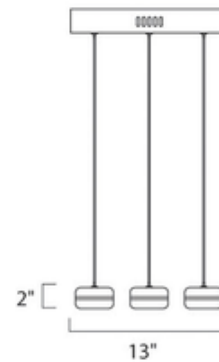

COMPANY

PROJECT

FIXTURE TYPE

APPROVED BY

DATE