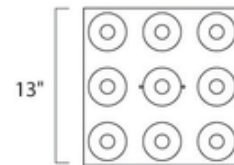

BRAND

Et2

DESCRIPTION

Mint Suspension is available in a Polished Chrome finish with Matte White glass. Nine 4 watt, 120 volt, 3000K, 2331 Lumen LED lamps are included. 13 inch width x 2 inch height x 125 inch overall adjustable length.

SHADE COLOR	Matte White
BODY FINISH	Polished Chrome
WATTAGE	36W
DIMMER	Standard 120V
DIMENSIONS	125"L x 13"W x 2"H
BULB INCLUDED	
LAMP	9 x LED/4W/120V LED

SPEC # ET2182132

COMPANY

PROJECT

FIXTURE TYPE

APPROVED BY