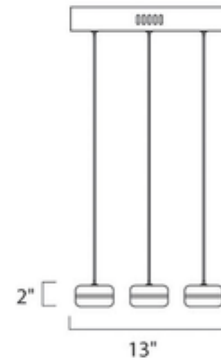

BRAND

Et2

DESCRIPTION

Mint Suspension is available in a Polished Chrome finish with Matte White glass. Nine 4 watt, 120 volt, 3000K, 2331 Lumen LED lamps are included. 13 inch width x 2 inch height x 125 inch overall adjustable length.

SHADE COLOR	Matte White
BODY FINISH	Polished Chrome
WATTAGE	36W
DIMMER	Standard 120V
DIMENSIONS	125"L x 13"W x 2"H
BULB INCLUDED	
LAMP	9 x LED/4W/120V LED

SPEC # ET2182132

COMPANY

PROJECT

FIXTURE TYPE

APPROVED BY