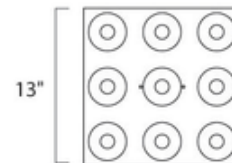

COMPANY

PROJECT

FIXTURE TYPE

APPROVED BY

DATE