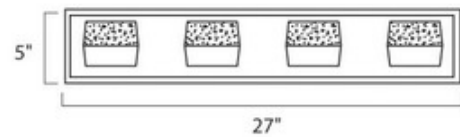

Technical Information

LAMP COLOR	3000K

SPEC # ET2182169

COMPANY	PROJECT	FIXTURE TYPE	APPROVED BY	DATE