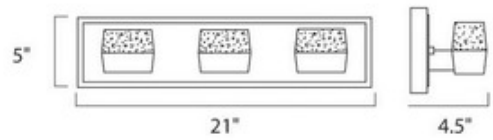

Technical Information

LAMP COLOR	3000K

SPEC # ET2182169

COMPANY	PROJECT	FIXTURE TYPE	APPROVED BY	DATE