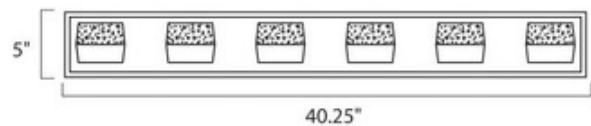

Technical Information

LAMP COLOR	3000K

SPEC # ET2182169

COMPANY	PROJECT	FIXTURE TYPE	APPROVED BY	DATE