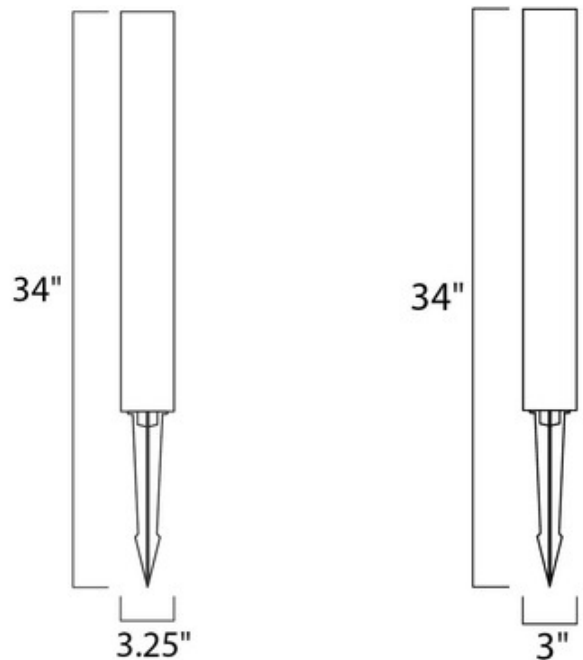

**BRAND**

Et2

**DESCRIPTION**

The Alumilux Exterior Pathway Light 4136 is available in a Satin Aluminum or Bronze finish. Available in two sizes in a 1 or 3 watt option. Includes ground spike, 36 inches of cable, mounting plate and screws. Requires low voltage transformer, not included. Wet Location rated.

<b>SHADE COLOR</b>	N/A
<b>BODY FINISH</b>	Satin Aluminum
<b>WATTAGE</b>	2W
<b>DIMMER</b>	N/A
<b>DIMENSIONS</b>	3.25"W x 34"H
<b>INTEGRATED LED MODULE</b>	
<b>LAMP</b>	2 x LED/1W/12V LED

SPEC #

ET2182191