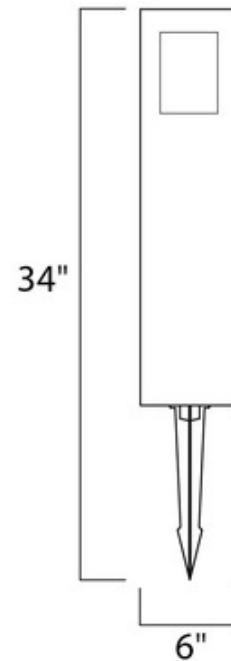

BRAND

Et2

DESCRIPTION

The Alumilux Exterior Pathway Light 41365 is available in a Satin Aluminium or Bronze finish. Includes ground spike, 36 inches of cable, mounting plate and screws. Requires low voltage transformer, not included. Wet Location rated.

SHADE COLOR	N/A
BODY FINISH	Satin Aluminum
WATTAGE	6W
DIMMER	N/A
DIMENSIONS	6"W x 34"H
INTEGRATED LED MODULE	
LAMP	1 x LED/6W/12V LED

SPEC # ET2182195

COMPANY

PROJECT

FIXTURE TYPE

APPROVED BY

DATE