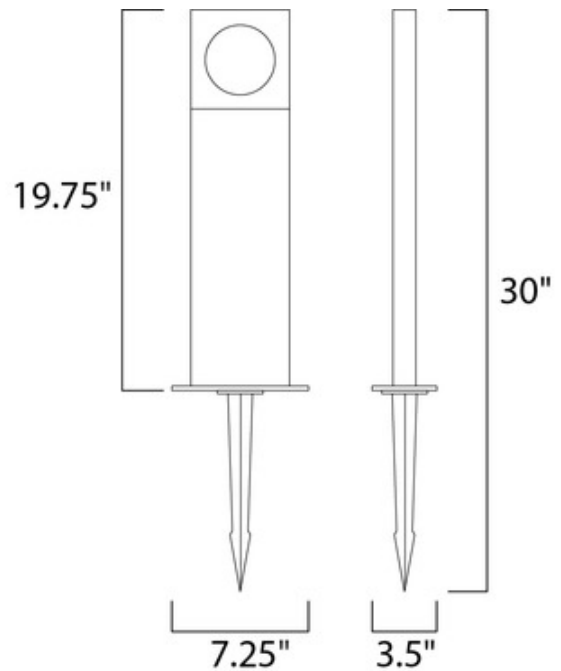

BRAND

Et2

DESCRIPTION

The Alumilux Exterior Pathway Light 41369 is available in a Satin Aluminum finish. Includes ground spike, 36 inches of cable, mounting plate and screws. Requires low voltage transformer, not included. Wet Location rated.

SHADE COLOR	N/A
BODY FINISH	Satin Aluminum
WATTAGE	9.8W
DIMMER	N/A
DIMENSIONS	5.25"W x 30"H
BULB INCLUDED	
LAMP	1 x LED/9.8W/12V LED

SPEC #

ET2182201

COMPANY

PROJECT

FIXTURE TYPE

APPROVED BY

DATE