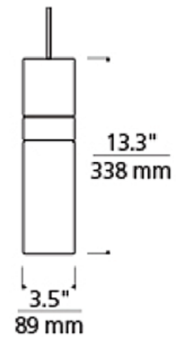

By Visual Comfort Modern

Description

Manette Freejack Pendant features simple cylinder with a die-cast metal band connecting separate upper and lower hand-blown glass pieces, giving the impression of one continuous body. LED light sources simultaneously light up and down to evenly illuminate the glass while contributing both direct and indirect illumination. Includes 12 volt, 6 watt 3000K LED. Ships with 16 feet of field cuttable suspension cable and Freejack connector. Available in Satin Nickel finish with Smoke/White glass. Note: Freejack canopy required when used as a monopoint, sold separately.

Specifications

COLOR	Smoke / White
BODY FINISH	Satin Nickel / Satin Nickel
WATTAGE	6W
DIMMER	Low Voltage Electronic
DIMENSIONS	3.5"W x 13.3"H
INTEGRATED LED MODULE	1 x LED/6W/12V LED
COUNTRY OF ORIGIN	China

Technical Information

PRODUCT DIMENSIONS	Cable Length: 192"
LAMP LIFE	50000 hours
COLOR RENDERING	80 CRI
LAMP COLOR	3000K
LUMENS/WATT	63.00
LUMINOUS FLUX	378 lumens

Notes: