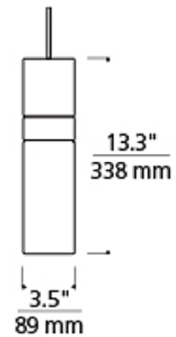

Description

Manette Freejack Pendant features simple cylinder with a die-cast metal band connecting separate upper and lower hand-blown glass pieces, giving the impression of one continuous body. LED light sources simultaneously light up and down to evenly illuminate the glass while contributing both direct and indirect illumination. Includes 12 volt, 6 watt 3000K LED. Ships with 16 feet of field cuttable suspension cable and Freejack connector. Available in Satin Nickel finish with Smoke/White glass. Note: Freejack canopy required when used as a monopoint, sold separately.

Specifications

COLOR	Smoke / White
BODY FINISH	Satin Nickel / Satin Nickel
WATTAGE	6W
DIMMER	Low Voltage Electronic
DIMENSIONS	3.5"W x 13.3"H
INTEGRATED LED MODULE	1 x LED/6W/12V LED
COUNTRY OF ORIGIN	China

Technical Information

PRODUCT DIMENSIONS	Cable Length: 192"
LAMP LIFE	50000 hours
COLOR RENDERING	80 CRI
LAMP COLOR	3000K
LUMENS/WATT	63.00
LUMINOUS FLUX	378 lumens

Notes: