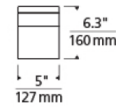

### Specifications

COLOR . . . . . Gloss White  
BODY FINISH . . . . . Satin Nickel  
WATTAGE . . . . . 15W  
DIMMER . . . . . Low Voltage Electronic  
DIMENSIONS . . . . . 5"W x 6.3"H  
INTEGRATED LED MODULE . . . . . 1 x LED/15W/120V LED