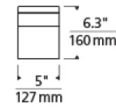

Description

Manette Flush Mount Ceiling features a glass shade in Transparent Smoke or Gloss White with a die-cast metal band just below the ceiling which hides the LED light source. Finish in Satin Nickel. ETL listed.

Specifications

COLOR Gloss White
BODY FINISH Satin Nickel
WATTAGE 15W
DIMMER Low Voltage Electronic
DIMENSIONS 5"W x 6.3"H
INTEGRATED LED MODULE 1 x LED/15W/120V LED

Technical Information

LAMP LIFE 30000 hours
COLOR RENDERING 80 CRI
LAMP COLOR 3000K
LUMENS/WATT 53.87
LUMINOUS FLUX 808 lumens