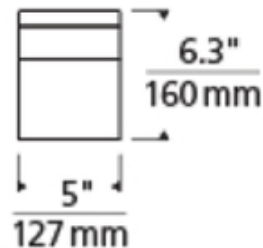

### DESCRIPTION

Manette Flush Mount Ceiling features a glass shade in Transparent Smoke or Gloss White with a die-cast metal band just below the ceiling which hides the LED light source. Finish in Satin Nickel. ETL listed.

<b>SHADE COLOR</b>	Gloss White
<b>BODY FINISH</b>	Satin Nickel
<b>WATTAGE</b>	15W
<b>DIMMER</b>	Low Voltage Electronic
<b>DIMENSIONS</b>	5"W x 6.3"H
<b>INTEGRATED LED MODULE</b>	
<b>LAMP</b>	1 x LED/15W/120V LED

#### Technical Information

<b>LUMINOUS FLUX</b>	808 lumens
<b>LUMENS/WATT</b>	53.87
<b>LAMP COLOR</b>	3000K
<b>COLOR RENDERING</b>	80 CRI

**SPEC #** TLG182645

COMPANY	PROJECT	FIXTURE TYPE	APPROVED BY	DATE