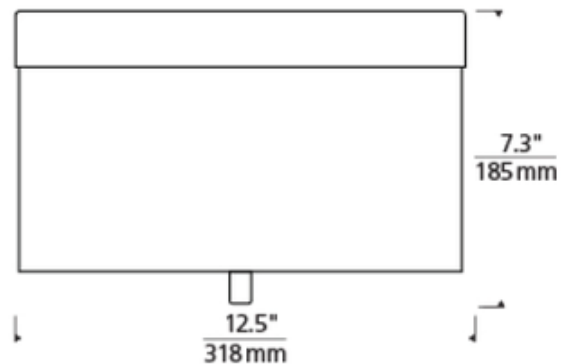

BRAND Visual Comfort Modern

DESCRIPTION

Renata Flush Mount Ceiling is part of our collection of fixtures produced by EGIZIA, an Italian company known the world over for its incredible silk-screening techniques. Beautiful patterns on hand-blown Italian glass are brought to life as light shines through them from an elegant frosted inner glass diffuser. Precious metal versions ship with disposable polishing cloths to ensure the metals retain their luster over time. Glass options in Brown Floral, Ivory Floral, Sterling Silver Chain Link, Sterling Silver Plaid, or Sterling Silver Moroccan. Finish available in Antique Bronze, Satin Nickel, or Chrome. Available in incandescent, fluorescent and LED lamping. Incandescent includes two 60 watt 120 volt A19 medium base lamps. Fluorescent includes two 18 watt 120 volt GX24Q-2 base triple tube compact fluorescent lamps. LED includes 22 watt LED module, 3000K color temperature, 950 lumens. LED version dimmable with low-voltage electronic dimmer. ETL listed. 12.5 inch diameter x 7.3 inch height.

SHADE COLOR	Sterling Silver Plaid
BODY FINISH	Satin Nickel
WATTAGE	120W
DIMMER	Standard 120V
DIMENSIONS	12.5"W x 7.3"H
BULB INCLUDED	
LAMP	2 x A19/Medium (E26)/60W/120V Incandescent 2 x A19/Medium (E26)/120V LED