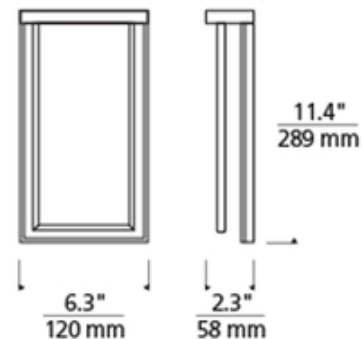

**BRAND**

Visual Comfort Modern

**DESCRIPTION**

Istra LED Wall Light features an ultra-slim profile available in Satin Nickel finish. What appears to be a semi-transparent panel of glass when off, then illuminates across the entire surface creating a warm ambient glow. Mounts base up or base down. Includes 6 watt LED module, 3000K color temperature, 390 lumens. Dimmable with low-voltage electronic dimmer. ETL listed. ADA compliant. 6.3 inch width x 11.4 inch height x 2.3 inch depth.

<b>SHADE COLOR</b>	N/A
<b>BODY FINISH</b>	Satin Nickel
<b>WATTAGE</b>	6W
<b>DIMMER</b>	Low Voltage Electronic
<b>DIMENSIONS</b>	6.3"W x 11.4"H x 2.3"D
<b>INTEGRATED LED MODULE</b>	
<b>LAMP</b>	1 x LED/6W/120V LED