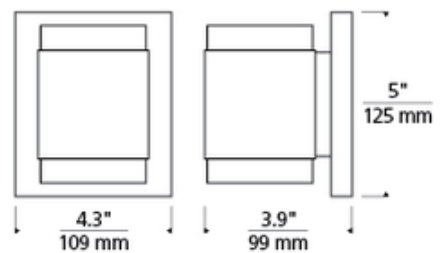

BRAND

Visual Comfort Modern

DESCRIPTION

Voto LED Wall Sconce features a handsome die-cast metal body is echoed by symmetrical reveals cut from a solid piece of optically pure crystal. Finish available in Satin Nickel. May be mounted horizontally or vertically. Includes 9 watt LED module, 3000K color temperature, 585 lumens. Dimmable with low-voltage electronic dimmer. ETL listed. ADA compliant. 4.3 inch width x 5 inch height x 3.9 inch depth.

SHADE COLOR	Clear
BODY FINISH	Satin Nickel
WATTAGE	9W
DIMMER	Low Voltage Electronic
DIMENSIONS	4.3"W x 5"H x 3.9"D
INTEGRATED LED MODULE	
LAMP	LED/9W/120V LED

SPEC # TLG183074

COMPANY

PROJECT

FIXTURE TYPE