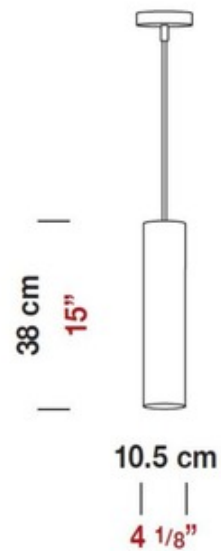

BRAND

ZANEEN design

DESCRIPTION

One Pendant features White, Gold Leaf, Sanded Aluminum, or Metalized Brown finishes. One 75 watt, 120 volt PAR30/Medium Halogen bulb is required, but not included. UL listed. 4.125 inch width x 15 inch height.

| | |
|--------------------------|---|
| SHADE COLOR | N/A |
| BODY FINISH | Gold Leaf |
| WATTAGE | 75W |
| DIMMER | Standard 120V |
| DIMENSIONS | 4.125"W x 15"H |
| BULB NOT INCLUDED | |
| LAMP | 1 x PAR30/Medium (E26)/75W/120V Halogen |