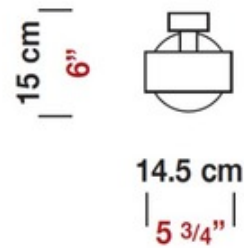

BRAND

ZANEEN design

DESCRIPTION

Ring Inox Flush Mount features Clear glass with a Polished Stainless Steel finish. One 35 watt, 120 volt JCD/G9 halogen bulb is required, but not included. CSA listed. 5.75 inch width x 6 inch height.

SHADE COLOR	Clear
BODY FINISH	Polished Stainless Steel
WATTAGE	35W
DIMMER	Standard 120V
DIMENSIONS	5.75"W x 6"H
BULB NOT INCLUDED	
LAMP	1 x JCD/G9/35W/120V Halogen

SPEC # ZAN183154

COMPANY	PROJECT	FIXTURE TYPE	APPROVED BY	DATE