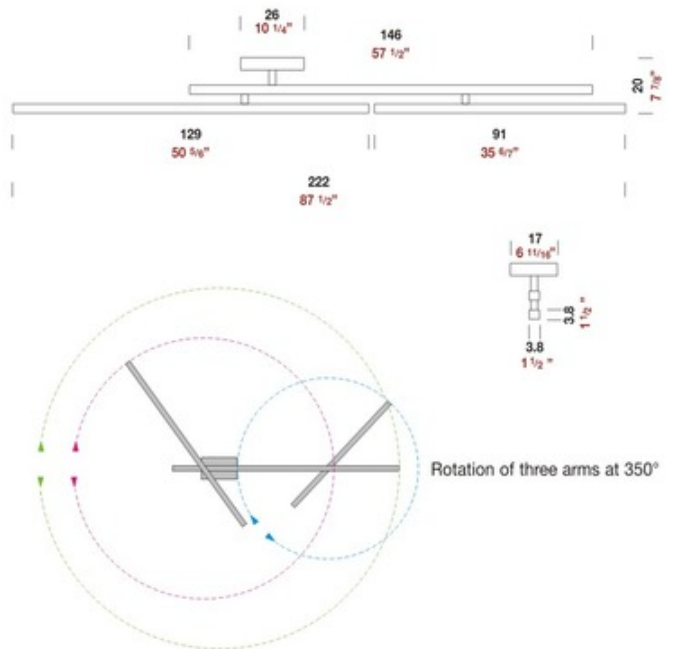

DESIGNER Carmen Ferrara / Panzeri
BRAND ZANEEN design

DESCRIPTION

Carmen Semi Flush Ceiling Mount features three adjustable arms in White or Black finishes. Can rotate all three arms to 350 degrees. Includes LED module with integral non-dimmable LED driver. Certified for North American standards. Manufactured in Italy by Panzeri.

SHADE COLOR	N/A
BODY FINISH	Black
WATTAGE	49W
DIMMER	Not Dimmable
DIMENSIONS	87.5"W x 7.88"H
INTEGRATED LED MODULE	
LAMP	1 x LED/49W/120V LED
<i>Technical Information</i>	
LUMINOUS FLUX	6180 lumens
LUMENS/WATT	126.12
LAMP COLOR	3000K
SPEC #	ZAN183205

COMPANY	PROJECT	FIXTURE TYPE	APPROVED BY	DATE