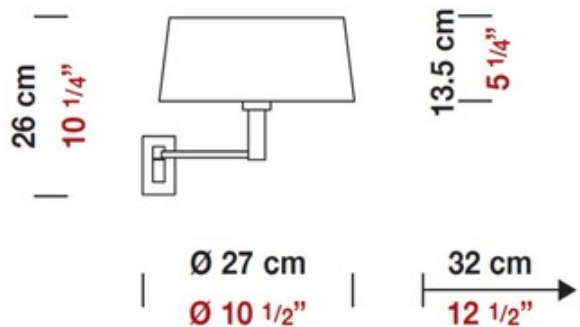

SHADE COLOR	White
BODY FINISH	Polished Brass
WATTAGE	7W
DIMMER	Standard 120V
DIMENSIONS	10.5"W x 10.25"H x 12.5"D
BULB NOT INCLUDED	
LAMP	1 x A19/Medium (E26)/7W/120V LED 1 x CF/Medium (E26)/15W/120V Compact Fluorescent 1 x A19/Medium (E26)/60W/120V Incandescent