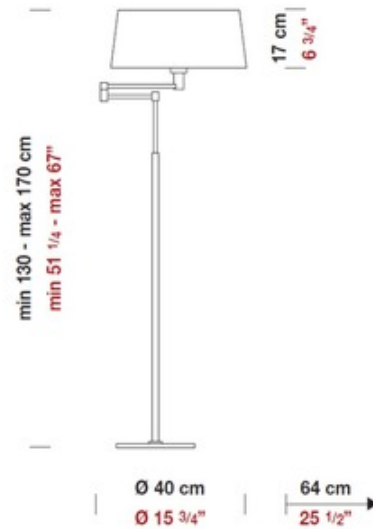

COMPANY

PROJECT

FIXTURE TYPE

APPROVED BY

DATE