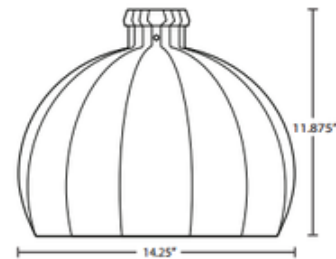

COMPANY

PROJECT

FIXTURE TYPE

APPROVED BY

DATE