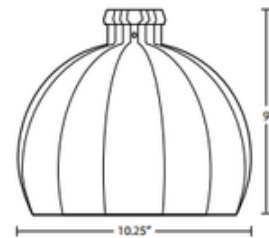

COMPANY

PROJECT

FIXTURE TYPE

APPROVED BY

DATE