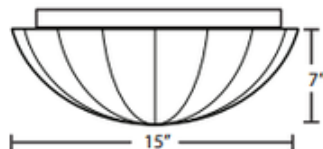

BRAND

Besa Lighting

DESCRIPTION

Pinta Ceiling Light Fixture features a Clear blown glass shade with stamped aluminum fitter. Glass diffuser is secured to fitter with twist and lock bayonet action. Two sizes available. Small: One 60 watt max 120 volt medium base bulb is required, but not included. 11.75 inch width x 6.25 inch height. Large: Three 60 watt max 120 volt medium base bulbs are required, but not included. 15 inch width x 7 inch height. UL listed. Suitable for indoor damp locations.

Shown in: Aluminum / Clear

SHADE COLOR	Clear
BODY FINISH	Aluminum
WATTAGE	129W
DIMMER	Standard 120V
DIMENSIONS	15"W x 7"H
BULB NOT INCLUDED	
LAMP	3 x A19/Medium (E26)/43W/120V Incandescent 3 x A19/Medium (E26)/120V LED