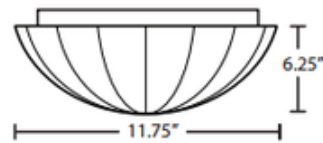

BRAND

Besa Lighting

DESCRIPTION

Pinta Ceiling Light Fixture features a Clear blown glass shade with stamped aluminum fitter. Glass diffuser is secured to fitter with twist and lock bayonet action. Two sizes available. Small: One 60 watt max 120 volt medium base bulb is required, but not included. 11.75 inch width x 6.25 inch height. Large: Three 60 watt max 120 volt medium base bulbs are required, but not included. 15 inch width x 7 inch height. UL listed. Suitable for indoor damp locations.

Shown in: Aluminum / Clear

SHADE COLOR	Clear
BODY FINISH	Aluminum
WATTAGE	129W
DIMMER	Standard 120V
DIMENSIONS	15"W x 7"H
BULB NOT INCLUDED	
LAMP	3 x A19/Medium (E26)/43W/120V Incandescent 3 x A19/Medium (E26)/120V LED