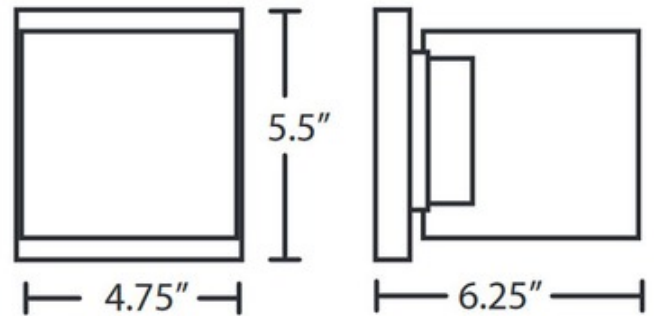

**BRAND**

Besa Lighting

**DESCRIPTION**

The Pogo Wall Light features Opal, Black with Gold, or White with Silver glass and a Bronze or Satin Nickel finish. 50 watt, 120 volt JCD G9 base bulbs are required but not included. 4.75 inch width x 5.5 inch height x 6.25 inch depth. UL listed. Suitable for interior damp locations.

*Shown in: Satin Nickel / White / Inner Silver*

<b>SHADE COLOR</b>	White / Inner Silver
<b>BODY FINISH</b>	Satin Nickel
<b>WATTAGE</b>	50W
<b>DIMMER</b>	Standard 120V
<b>DIMENSIONS</b>	4.75"W x 5.5"H x 6.25"D
<b>BULB INCLUDED</b>	
<b>LAMP</b>	1 x JCD/G9/50W/120V Halogen