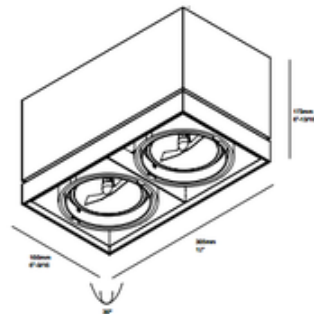

BRAND

DeltaLight

DESCRIPTION

Grid On Surface Mount Adjustable Spot is constructed of aluminum in powder coated White, Black or Aluminum Grey finish. Available in a 1 or 2 light version. Adjustable 0-30 degree beam spread. Includes 50 watt 120 volt G53 base AR111 halogen lamps, not included. Supplied with dimmable electronic transformer. Suitable for indoor damp locations. Dimensions: 1-Light: 6.6 inch width x 6.6 inch depth x 6.8 inch height. 2-Light: 12 inch width x 6.6 inch depth x 6.8 inch height.

SHADE COLOR	N/A
BODY FINISH	Black
WATTAGE	50W
DIMMER	Low Voltage Electronic
DIMENSIONS	6.6"W x 6.8"H x 6.6"D
BULB NOT INCLUDED	
LAMP	1 x AR111/G53 (M4)/50W/12V Halogen

SPEC # DTL184485

COMPANY	PROJECT	FIXTURE TYPE	APPROVED BY	DATE