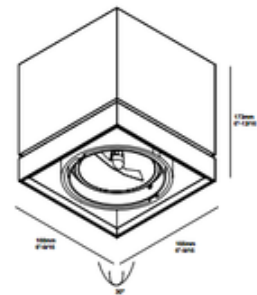

BRAND

DeltaLight

DESCRIPTION

Grid On Surface Mount Adjustable Spot is constructed of aluminum in powder coated White, Black or Aluminum Grey finish. Available in a 1 or 2 light version. Adjustable 0-30 degree beam spread. Includes 50 watt 120 volt G53 base AR111 halogen lamps, not included. Supplied with dimmable electronic transformer. Suitable for indoor damp locations. Dimensions: 1-Light: 6.6 inch width x 6.6 inch depth x 6.8 inch height. 2-Light: 12 inch width x 6.6 inch depth x 6.8 inch height.

SHADE COLOR	N/A
BODY FINISH	Black
WATTAGE	50W
DIMMER	Low Voltage Electronic
DIMENSIONS	6.6"W x 6.8"H x 6.6"D
BULB NOT INCLUDED	
LAMP	1 x AR111/G53 (M4)/50W/12V Halogen

SPEC # DTL184485

COMPANY	PROJECT	FIXTURE TYPE	APPROVED BY	DATE