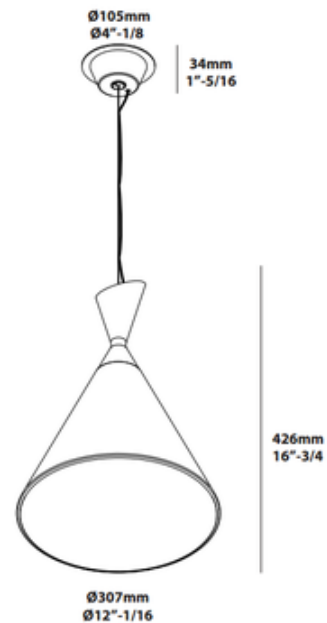

BRAND

DeltaLight

DESCRIPTION

Husk Pendant is constructed of powder coated aluminum in Black or White finish. Requires one 15 watt 120 volt medium base compact fluorescent lamp, not included. Suitable for indoor damp locations. Dimensions: 12.1 inch diameter x 16.75 inch height with 60 inch field adjustable suspension cable and wire. ETL listed.

SHADE COLOR	N/A
BODY FINISH	White
WATTAGE	15W
DIMMER	Not Dimmable
DIMENSIONS	12.1"W x 16.75"H
BULB NOT INCLUDED	
LAMP	1 x CF/Medium (E26)/15W/120V Compact Fluorescent

SPEC #

DTL184495

COMPANY

PROJECT

FIXTURE TYPE