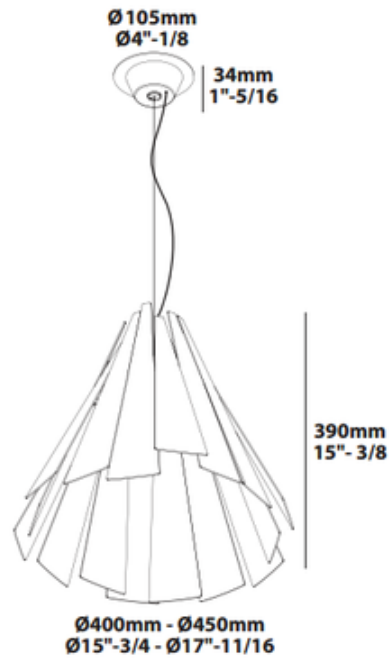

Metronome Pendant

Description:

Metronome Pendant is constructed of aluminum in Black or White finish. Requires one 60 watt 120 volt medium base incandescent lamp, not included. Suitable for indoor damp locations. Dimensions: 17.7 inch diameter x 15.4 inch height with 60 inch field adjustable suspension cable and wire.

Shown in: White

List Price: CALL!
 Our Price: CALL!

Shade Color: N/A
 Body Finish: White
 Lamp: 1 x A19/Medium (E26)/60W/120V Incandescent
 1 x A19/Medium (E26)/120V LED
 Wattage: 60W
 Dimmer: Incandescent
 Dimensions: 60"L x 15.4"H x 17.7"W