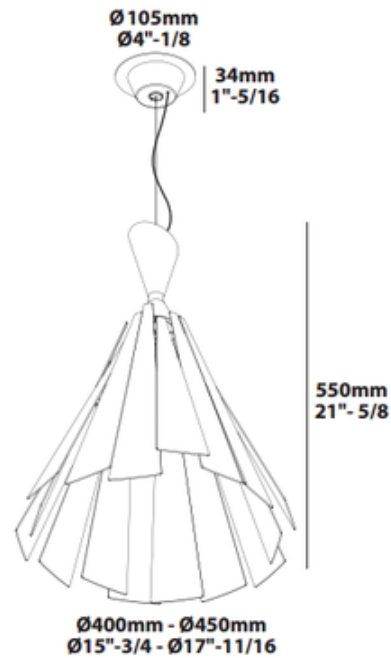

# Metronome H Pendant

**Description:**

Metronome H Pendant is constructed of aluminum in Black or White finish. Requires one 60 watt 120 volt medium base incandescent lamp, not included. Suitable for indoor damp locations. Dimensions: 17.7 inch diameter x 21.6 inch height with 60 inch field adjustable suspension cable and wire.

Shown in: Black

List Price: CALL!  
Our Price: CALL!

Shade Color: N/A  
Body Finish: Black  
Lamp: 1 x A19/Medium (E26)/60W/120V Incandescent  
1 x A19/Medium (E26)/120V LED  
Wattage: 60W  
Dimmer: Incandescent  
Dimensions: 21.6"H x 17.7"W