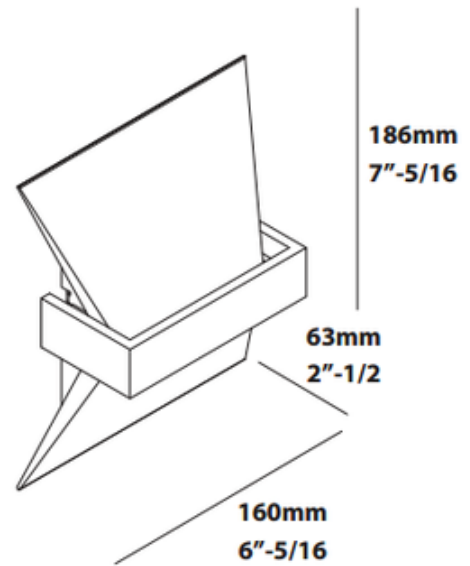

BRAND

DeltaLight

DESCRIPTION

Camus 10 Wall Sconce features a powder coated aluminum housing in White finish. Includes one 7 watt 3000K 80CRI LED, 525 lumens. Supplied with a 120V 50-60Hz/350mA constant current electronic power supply. Suitable for indoor damp locations. ADA compliant. Dimensions: 6.3 inch width x 7.3 inch height x 2.5 inch depth.

SHADE COLOR	N/A
BODY FINISH	White
WATTAGE	7W
DIMMER	Not Dimmable
DIMENSIONS	6.3"W x 7.3"H x 2.5"D
BULB INCLUDED	
LAMP	1 x LED/7W/120V LED

SPEC #

DTL184504

COMPANY

PROJECT

FIXTURE TYPE

APPROVED BY

DATE