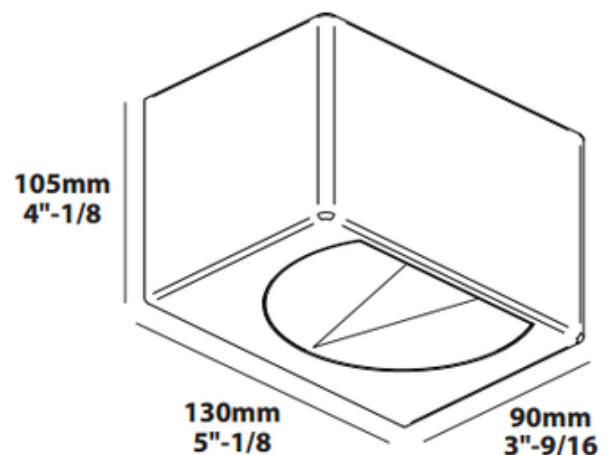

Technical Information

LAMP COLOR	2700K

SPEC #	DTL184507

COMPANY	PROJECT	FIXTURE TYPE	APPROVED BY	DATE