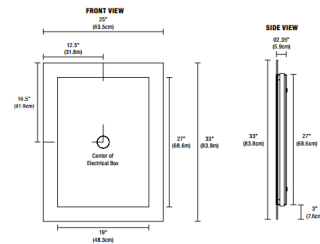

### Description

Sail Surface Mount Rectangle LED Mirror features LED set behind an inset border of frosted glass. Available with 2700K, 3000K, 3500K, 4000K and 5700K or Warm Dim 27D (2700-2200K) or 30D (3000-2200K) color temperature options. Includes 76 watt LED module, consuming 69 LED watts, 92+ CRI, 2679 lumens. 50,000 hour average lamp life. Dimmable with a low voltage electronic dimmer, sold separately. ADA compliant. 3 inch width frosted border. 28 pounds.

### Specifications

COLOR . . . . . Frosted  
BODY FINISH . . . . . Mirror  
WATTAGE . . . . . 76W  
DIMMER . . . . . Low Voltage Electronic  
DIMENSIONS . . . . . 25"W x 33"H x 2.35"D  
INTEGRATED LED MODULE . . . . . 1 x LED/76W/120V LED