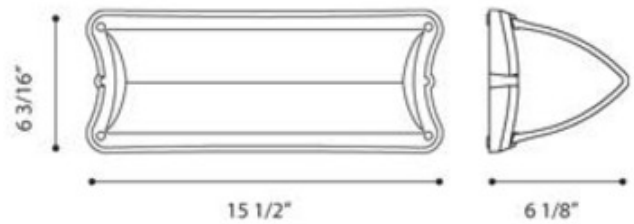

BRAND

Eurofase

DESCRIPTION

Vela 100 Watt Wall Sconce is available in a White, Black or Grey finish. One 100 watt, 120 volt A19 type Medium base Incandescent lamp is required but not included. 15.5 inch width x 6.18 inch height x 6.12 inch depth. Can be installed vertically or horizontally

SHADE COLOR	N/A
BODY FINISH	White
WATTAGE	72W
DIMMER	Standard 120V
DIMENSIONS	15.5"W x 6.2"H x 6.12"D
BULB NOT INCLUDED	
LAMP	1 x A19/Medium (E26)/72W/120V Incandescent 1 x A19/Medium (E26)/120V LED

SPEC # EUFI84682