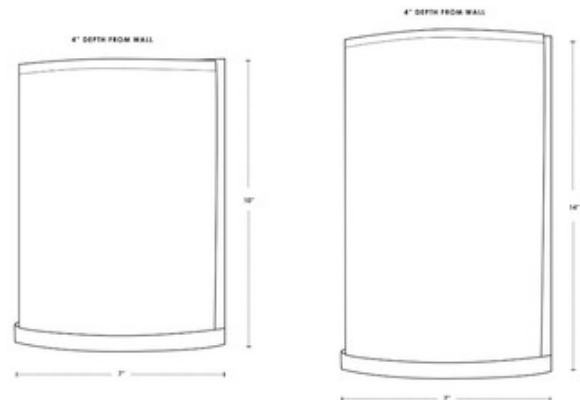

BRAND

Lights Up

DESCRIPTION

The Meridian Wall Sconce is a simple classic piece providing beautiful ambient lighting to both traditional and modern spaces alike. The clean tailored shade is available in a variety of colors with a Brushed Nickel finish in two sizes. ADA compliant. ETL and UL listed. NOTE: No Zebra wood in the large size.

SHADE COLOR	White Linen
BODY FINISH	Brushed Nickel
WATTAGE	60W
DIMMER	Standard 120V
DIMENSIONS	7"W x 10"H x 4"D
BULB NOT INCLUDED	
LAMP	1 x A19/Medium (E26)/60W/120V Incandescent 1 x A19/Medium (E26)/120V LED