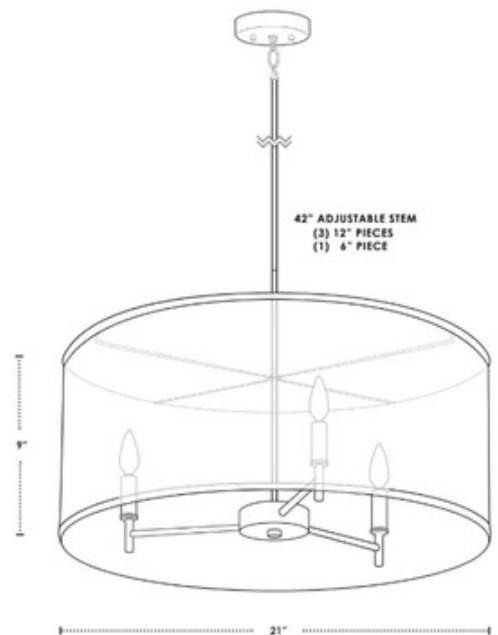

BRAND

Lights Up

DESCRIPTION

The Walker 3 Light Pendant is an elegant piece, with minimalist style. Available with a White Linen, Pebble Silk Glow, Natural Linen, Eggshell Silk Glow, or Croissant Silk Glow shade and Brushed Nickel finish. 5 inch diameter canopy and adjustable stem with 7 degree swivel. ETL and UL listed.

| | |
|--------------------------|---|
| SHADE COLOR | White Linen |
| BODY FINISH | Brushed Nickel |
| WATTAGE | 120W |
| DIMMER | Standard 120V |
| DIMENSIONS | 21"W x 9"H |
| BULB NOT INCLUDED | |
| LAMP | 3 x B10/Candelabra (E12)/40W/120V Incandescent 3 x B10/Candelabra (E12)/120V LED |

Technical Information

PRODUCT DIMENSIONS Included Stems: One 6" and Three 12"

SPEC #

LUP186138

COMPANY

PROJECT

FIXTURE TYPE

APPROVED BY