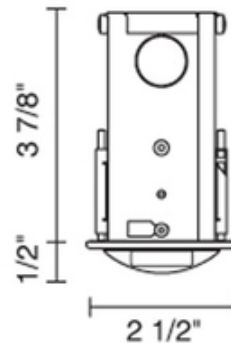

Technical Information

COLOR RENDERING	80 CRI
LAMP LIFE	50000 hours

SPEC # BRC186484

COMPANY	PROJECT	FIXTURE TYPE	APPROVED BY	DATE