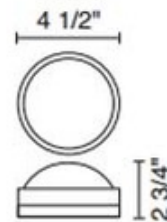

COMPANY	PROJECT	FIXTURE TYPE	APPROVED BY	DATE