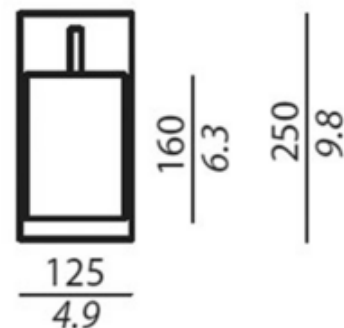

DESCRIPTION

The Coco IP44 Mini Wall Light features a Polished Chrome frame with a White waterproof fabric shade. Includes glass lamp shield. ADA compliant. IP44 rating allows water splashed against the enclosure from any direction with no harmful effect. Suitable for damp locations. Not for use in wet locations. 4.9 inch width x 9.8 inch height x 3.5 inch depth.

DIMENSIONS

4.9"W x 9.8"H x 3.5"D

BULB NOT INCLUDED

LAMP

1 x JCD/G9/28W/120V Halogen

1 x JCD/G9/120V LED

SPEC #

CDI186800