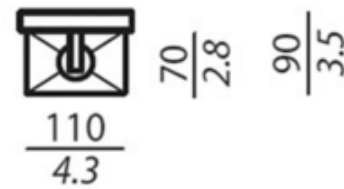

DIMENSIONS

4.9"W x 9.8"H x 3.5"D

BULB NOT INCLUDED

LAMP

1 x JCD/G9/28W/120V Halogen

1 x JCD/G9/120V LED

SPEC #

CDI186800