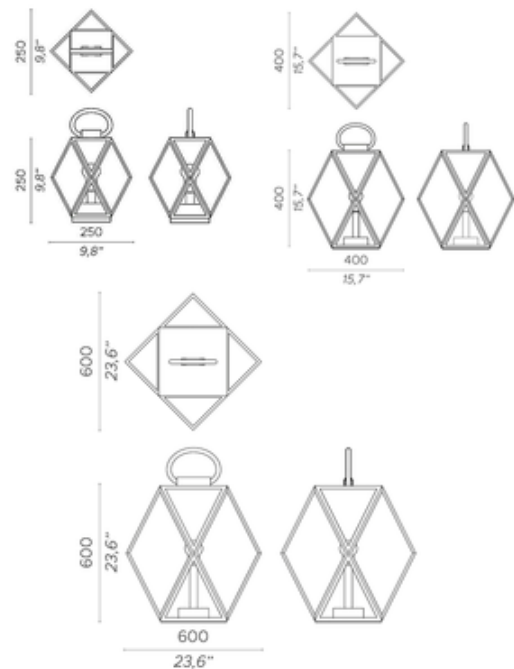

COMPANY

PROJECT

FIXTURE TYPE

APPROVED BY

DATE