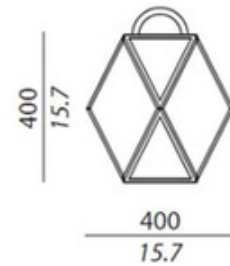

MUSE battery

Product Number: CDI186821			
Company:		Fixture Type:	Date: Feb 21, 2018
Project:		Approved By:	

#0355EF-MUSEBA-15711-SAMB

Fax: (773) 883-6131

Phone: 866-954-4489

Address: 1718 W. Fullerton Ave. Chicago IL 60614

www.Lightology.com