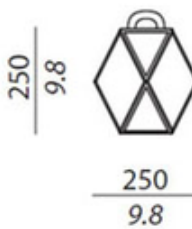

MUSE battery

Product Number: CDI186821			
Company:		Fixture Type:	Date: Feb 21, 2018
Project:		Approved By:	

#0355EF-MUSEBA-15711-SAMB

Fax: (773) 883-6131

Phone: 866-954-4489

Address: 1718 W. Fullerton Ave. Chicago IL 60614

www.Lightology.com