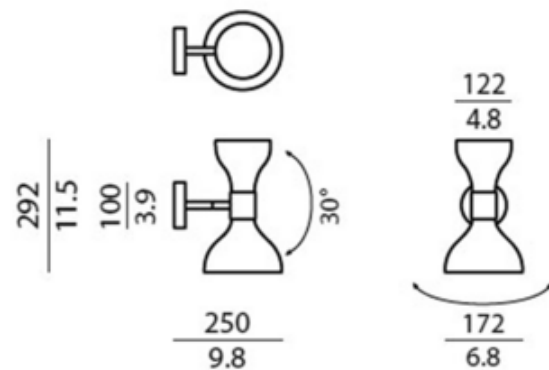

DESIGNER

Andrea Fogli

BRAND

Contardi

DESCRIPTION

The Tata Adjustable Wall Light is available in Chrome, Polished White or Matte Black with a white internal reflector and Chrome canopy and detail. Can be adjusted up to 30 degrees. One 11 watt plus one 5 watt 120 volt compact fluorescent medium base lamp is required, but not included. 6.8 inch width x 11.5 inch height x 9.8 inch depth.

SHADE COLOR	N/A
BODY FINISH	Polished White
WATTAGE	27W
DIMMER	Not Dimmable
DIMENSIONS	6.8"W x 11.5"H x 9.8"D
BULB NOT INCLUDED	
LAMP	2 x CF/Medium (E26)/11W/120V Compact Fluorescent 2 x A19/Medium (E26)/120V LED 1 x CF/Medium (E26)/5W/120V Compact Fluorescent