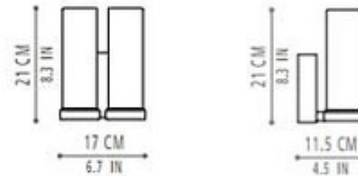

BRAND

Al Lati Lights

DESCRIPTION

Stick 65 Incandescent Twin Wall Sconce features a satin finish Opal triplex blown glass diffuser with closed top. Finish in Chrome. Requires two 60 watt 120 volt T10 medium base incandescent lamps, not included. Dimensions: 6.7 inch width x 8.3 inch height x 4.5 inch depth. For indoor dry locations only.

SHADE COLOR	Opal
BODY FINISH	Chrome
WATTAGE	120W
DIMMER	Standard 120V
DIMENSIONS	6.7"W x 8.3"H x 4.5"D
BULB NOT INCLUDED	
LAMP	2 x T10/Medium (E26)/60W/120V Incandescent

SPEC #

AIL188073

COMPANY

PROJECT

FIXTURE TYPE