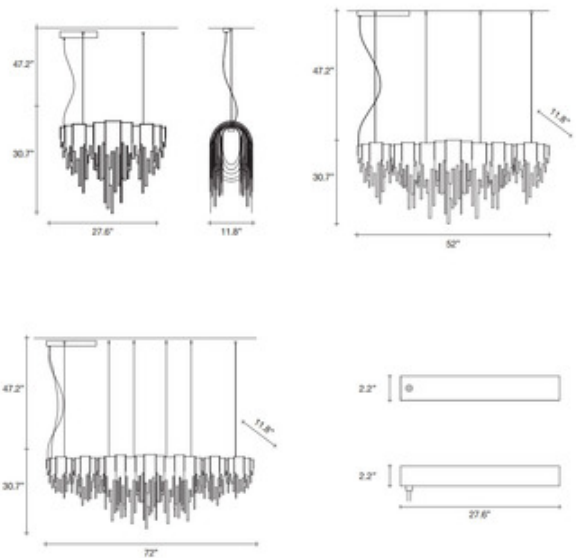

COMPANY	PROJECT	FIXTURE TYPE	APPROVED BY	DATE