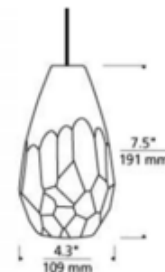

COMPANY	PROJECT	FIXTURE TYPE	APPROVED BY	DATE