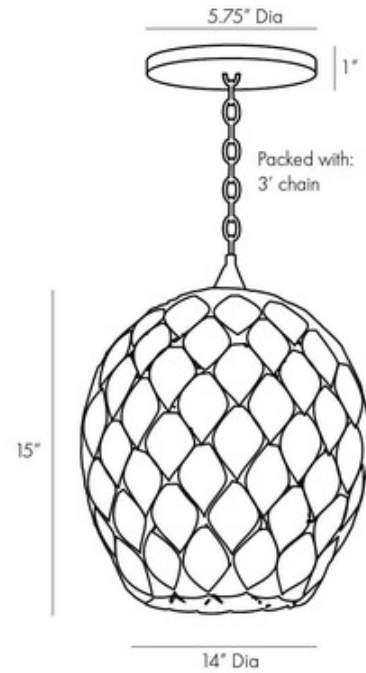

**BRAND**

Arteriors Home

**DESCRIPTION**

The Osgood Pendant is handcrafted in iron with rustic diamond shaped leaves pieced together to form a this unique shape. This piece will stand out in any room of your home.

*Shown in: Antique Gold*

<b>SHADE COLOR</b>	N/A
<b>BODY FINISH</b>	Antique Gold
<b>WATTAGE</b>	60W
<b>DIMMER</b>	Standard 120V
<b>DIMENSIONS</b>	14"W x 15"H
<b>BULB NOT INCLUDED</b>	
<b>LAMP</b>	1 x A19/Medium (E26)/60W/120V Incandescent 1 x A19/Medium (E26)/120V LED

*Technical Information*

**PRODUCT DIMENSIONS** Adjustable Chain Length: 36"

**SPEC #**

AHM188675

COMPANY

PROJECT

FIXTURE TYPE

APPROVED BY